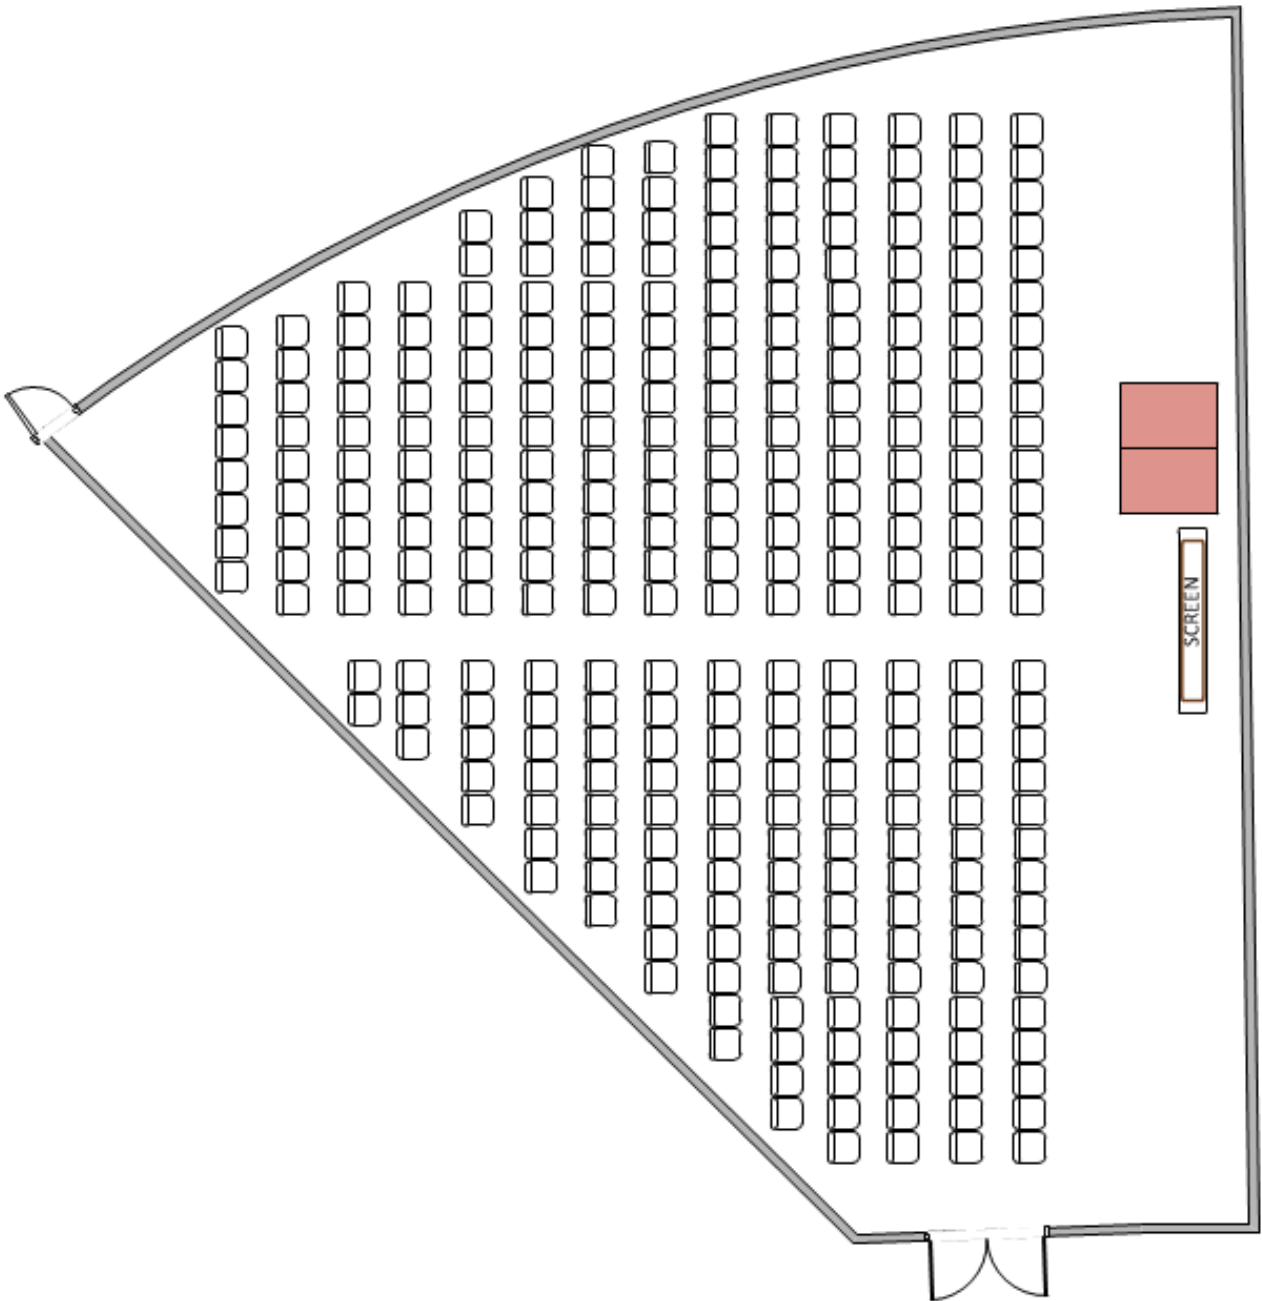

# CONTENTS

Theatre Style – 300 PAX ..... 3

Exhibition Style – 33 Exhibitors ..... 4

Cabaret Style – 150 PAX ..... 5

Banquet Style – 240 PAX ..... 6

Classroom Style – 150 PAX ..... 7

Cocktail Style ..... 8

Empty Blue Gum Room ..... 9

# Theatre Style – 300 PAX

# Exhibition Style – 33 Exhibitors

Cabaret Style – 150 PAX

Banquet Style – 240 PAX