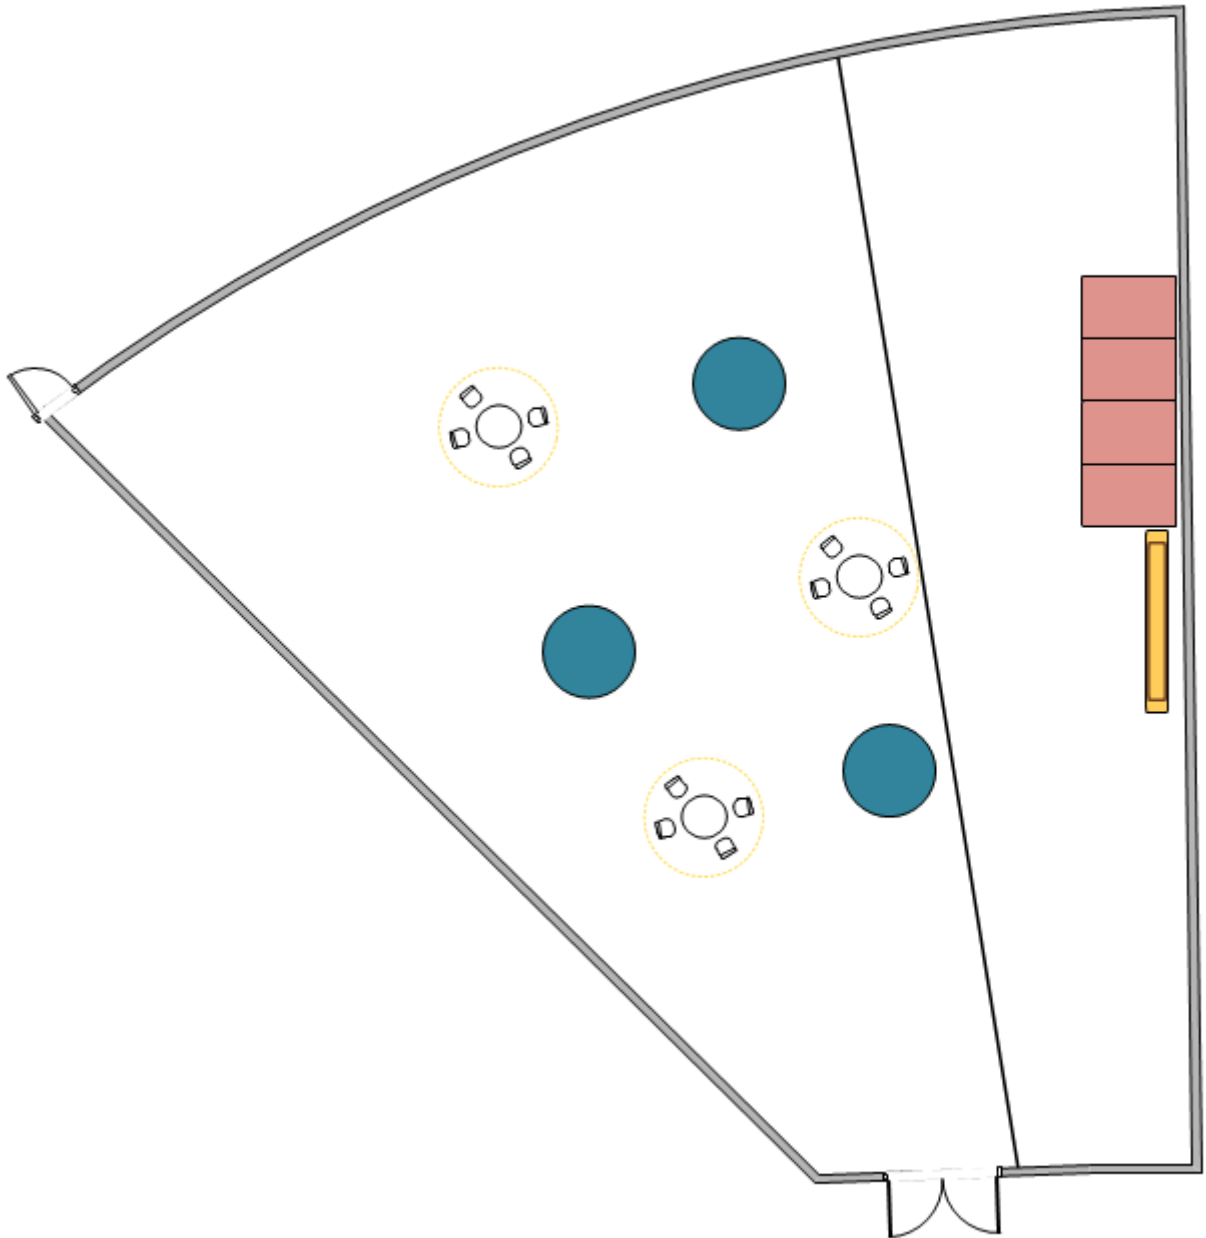

# Exhibition Style – 33 Exhibitors

Cabaret Style – 150 PAX

Banquet Style – 240 PAX

# Empty Blue Gum Room