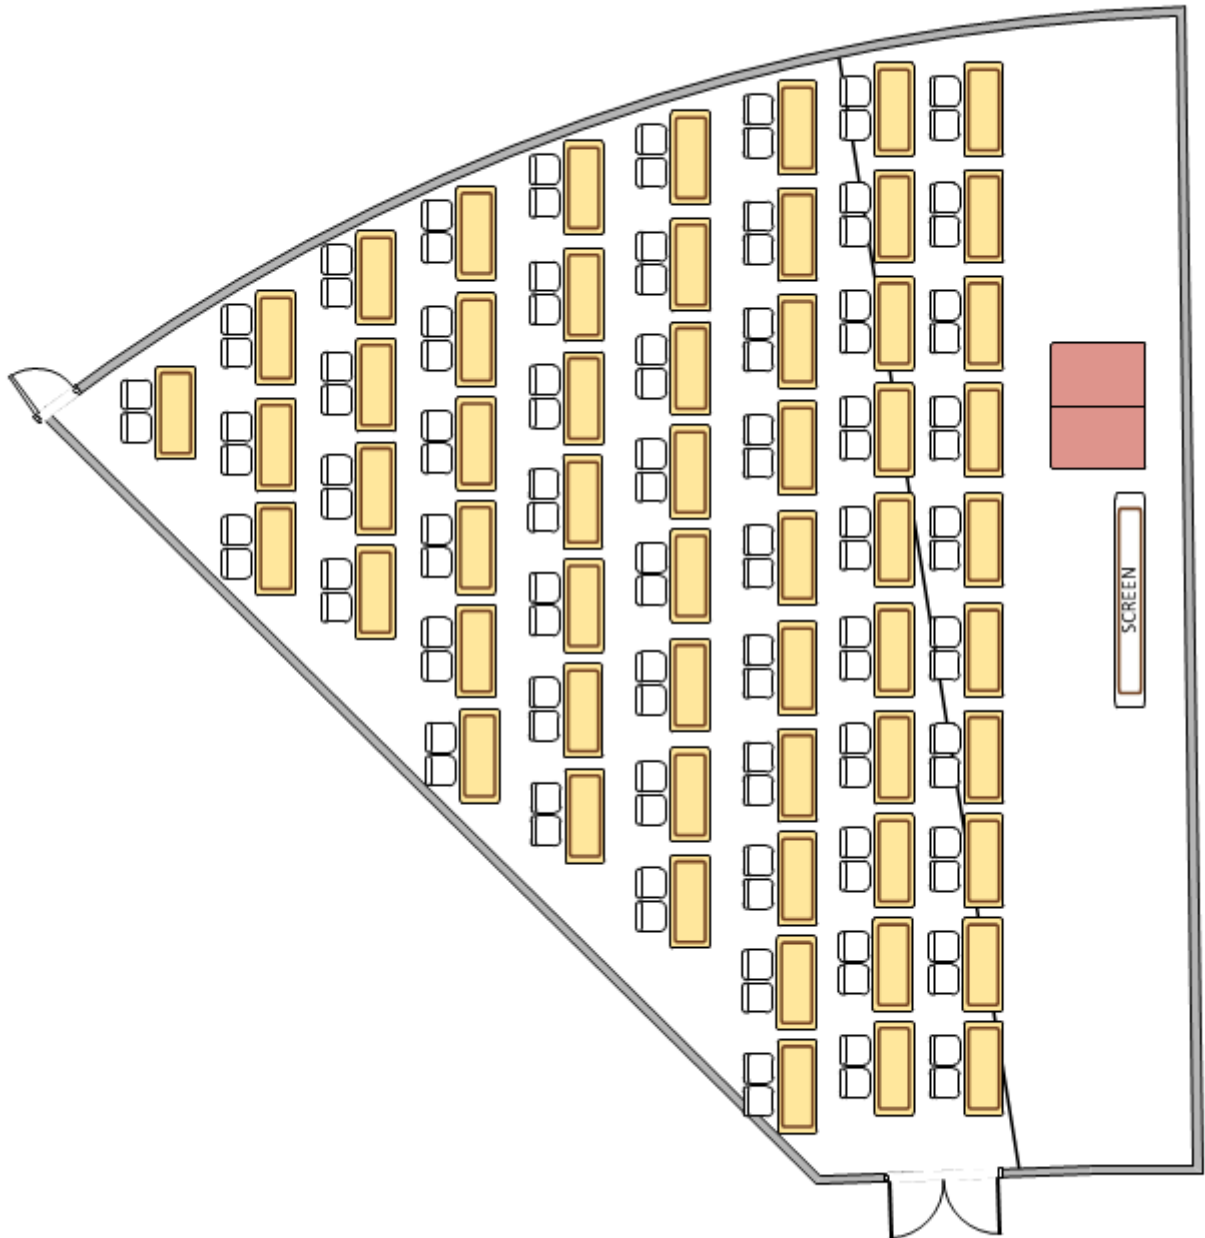

Classroom Style – 150 PAX