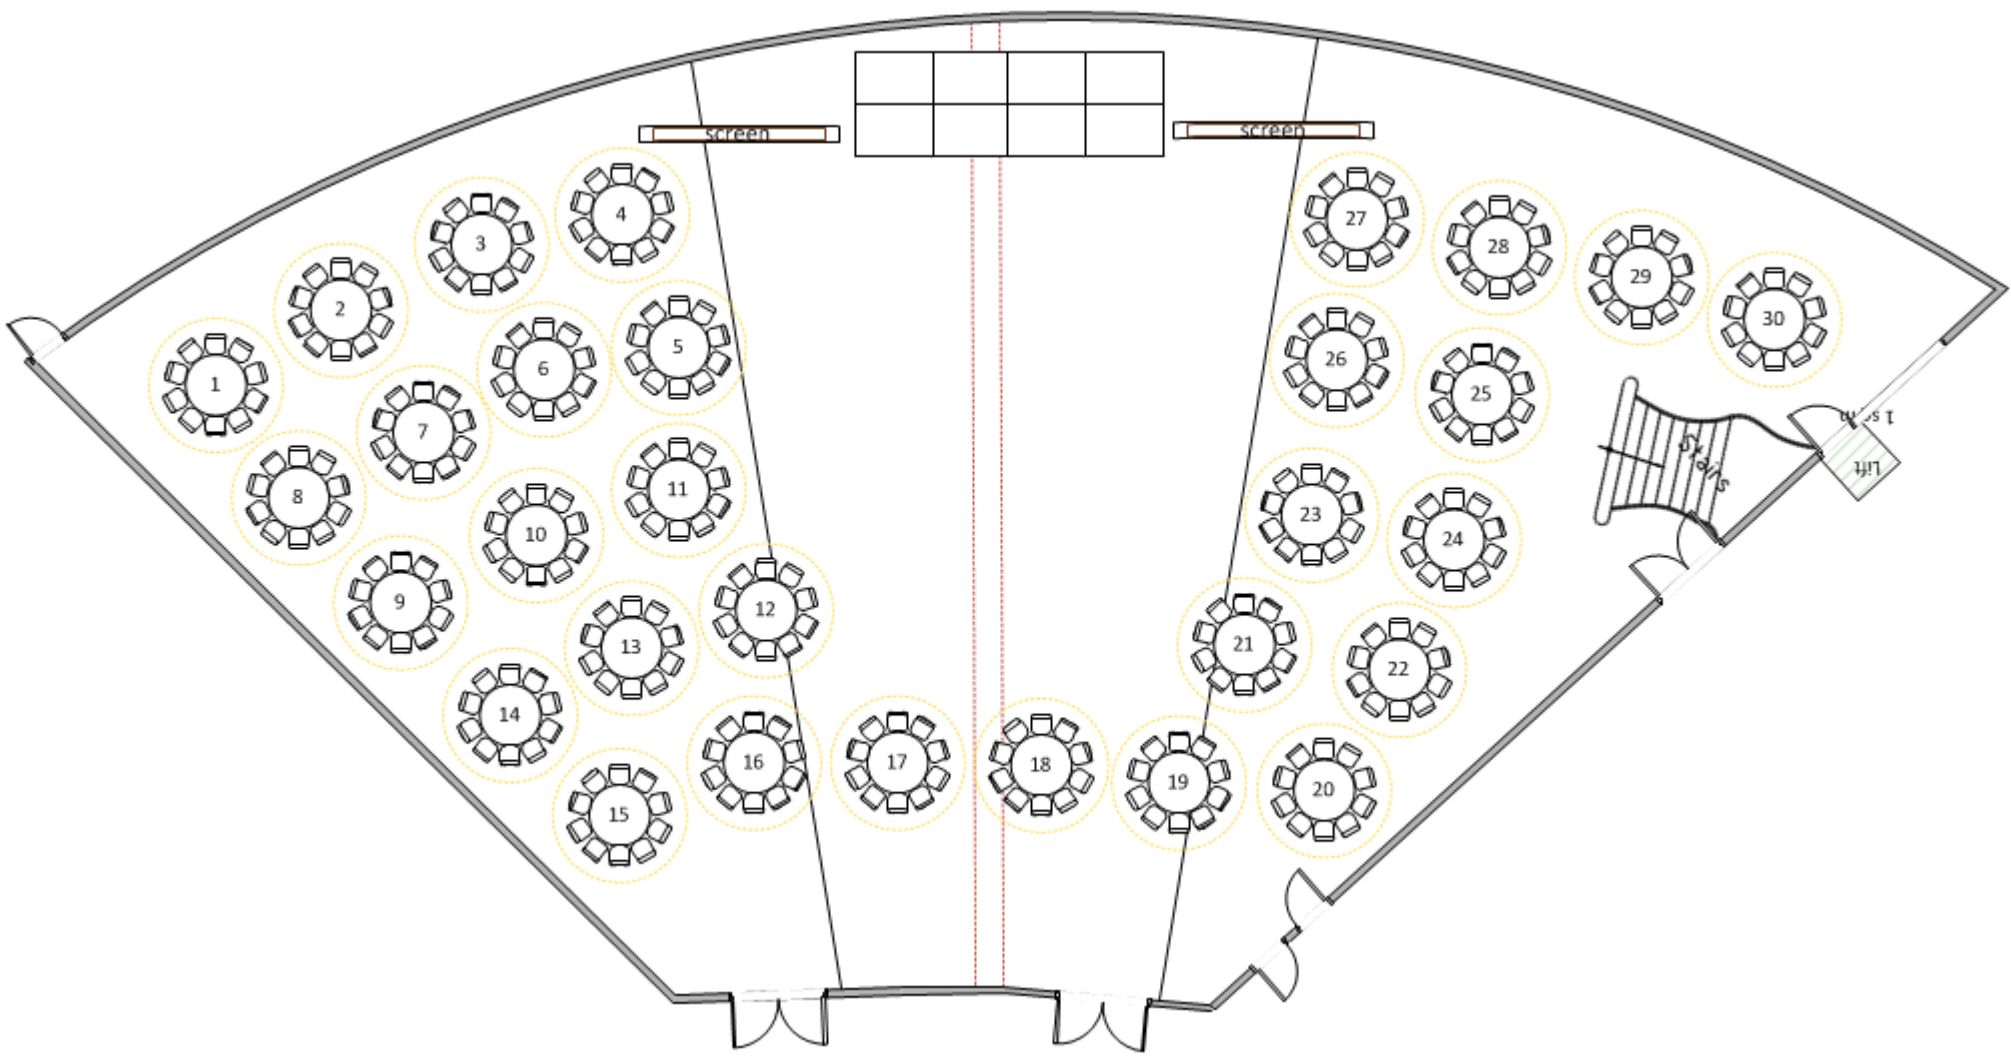

Eucalypt Room Floor Plans

CONTENTS

Theatre Style – 500 PAX	3
Exhibition Style – 54 Exhibitors	4
Banquet Style – 300 PAX	5
Banquet Style – 480 PAX	6
Cabaret Style – 180 PAX	7
Cabaret Style – 300 PAX	8
Cocktail Style	9
Empty Eucalypt Room	10

Theatre Style – 500 PAX

Exhibition Style – 54 Exhibitors

Banquet Style – 300 PAX

EUCALYPT ROOM

Banquet Style – 480 PAX

Cabaret Style – 180 PAX

Cabaret Style – 300 PAX

EUCALYPT ROOM