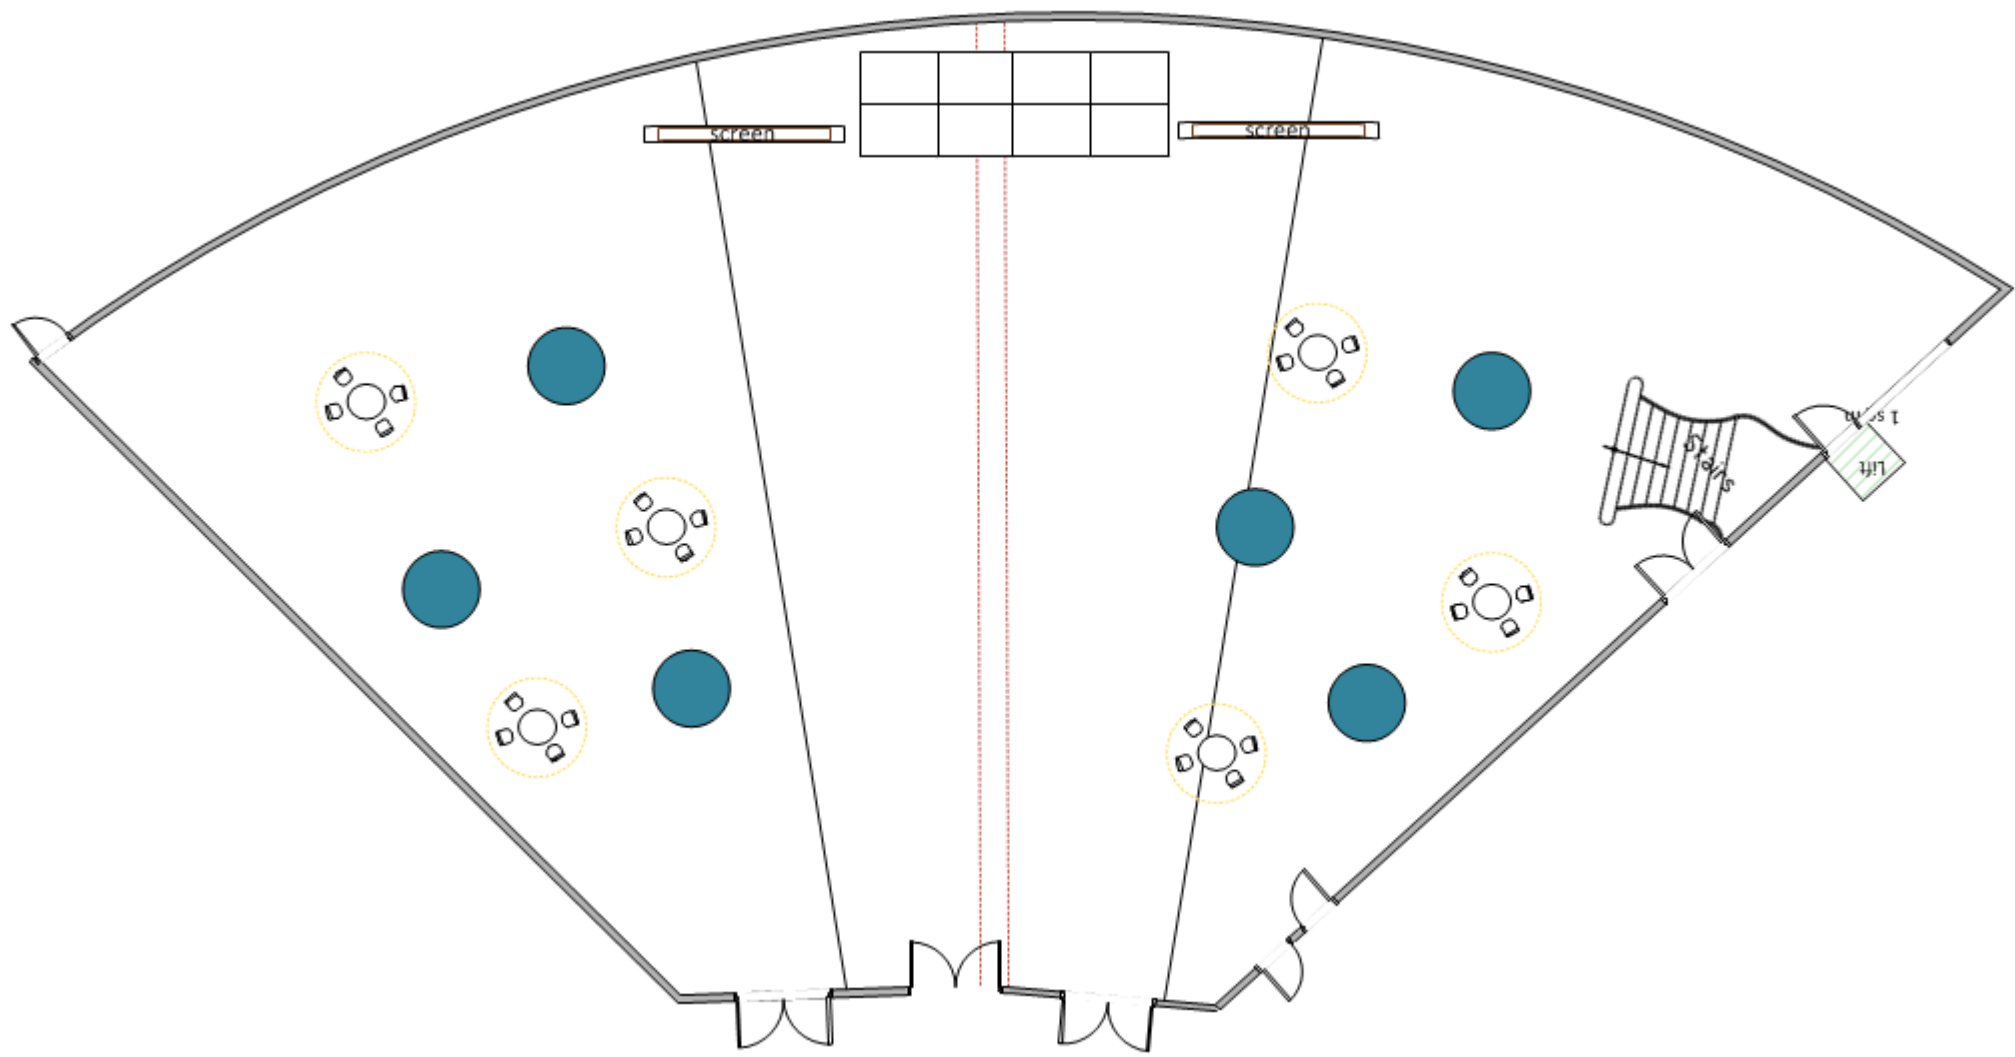

Eucalypt Room Floor Plans

CONTENTS

Theatre Style – 500 PAX	3
Exhibition Style – 54 Exhibitors	4
Banquet Style – 300 PAX	5
Banquet Style – 480 PAX	6
Cabaret Style – 180 PAX	7
Cabaret Style – 300 PAX	8
Cocktail Style	9
Empty Eucalypt Room	10

Theatre Style – 500 PAX

Exhibition Style – 54 Exhibitors

Banquet Style – 300 PAX

EUCALYPT ROOM

Banquet Style – 480 PAX

Cabaret Style – 180 PAX

Cabaret Style – 300 PAX

EUCALYPT ROOM

Cocktail Style

EUCALYPT ROOM

Empty Eucalypt Room