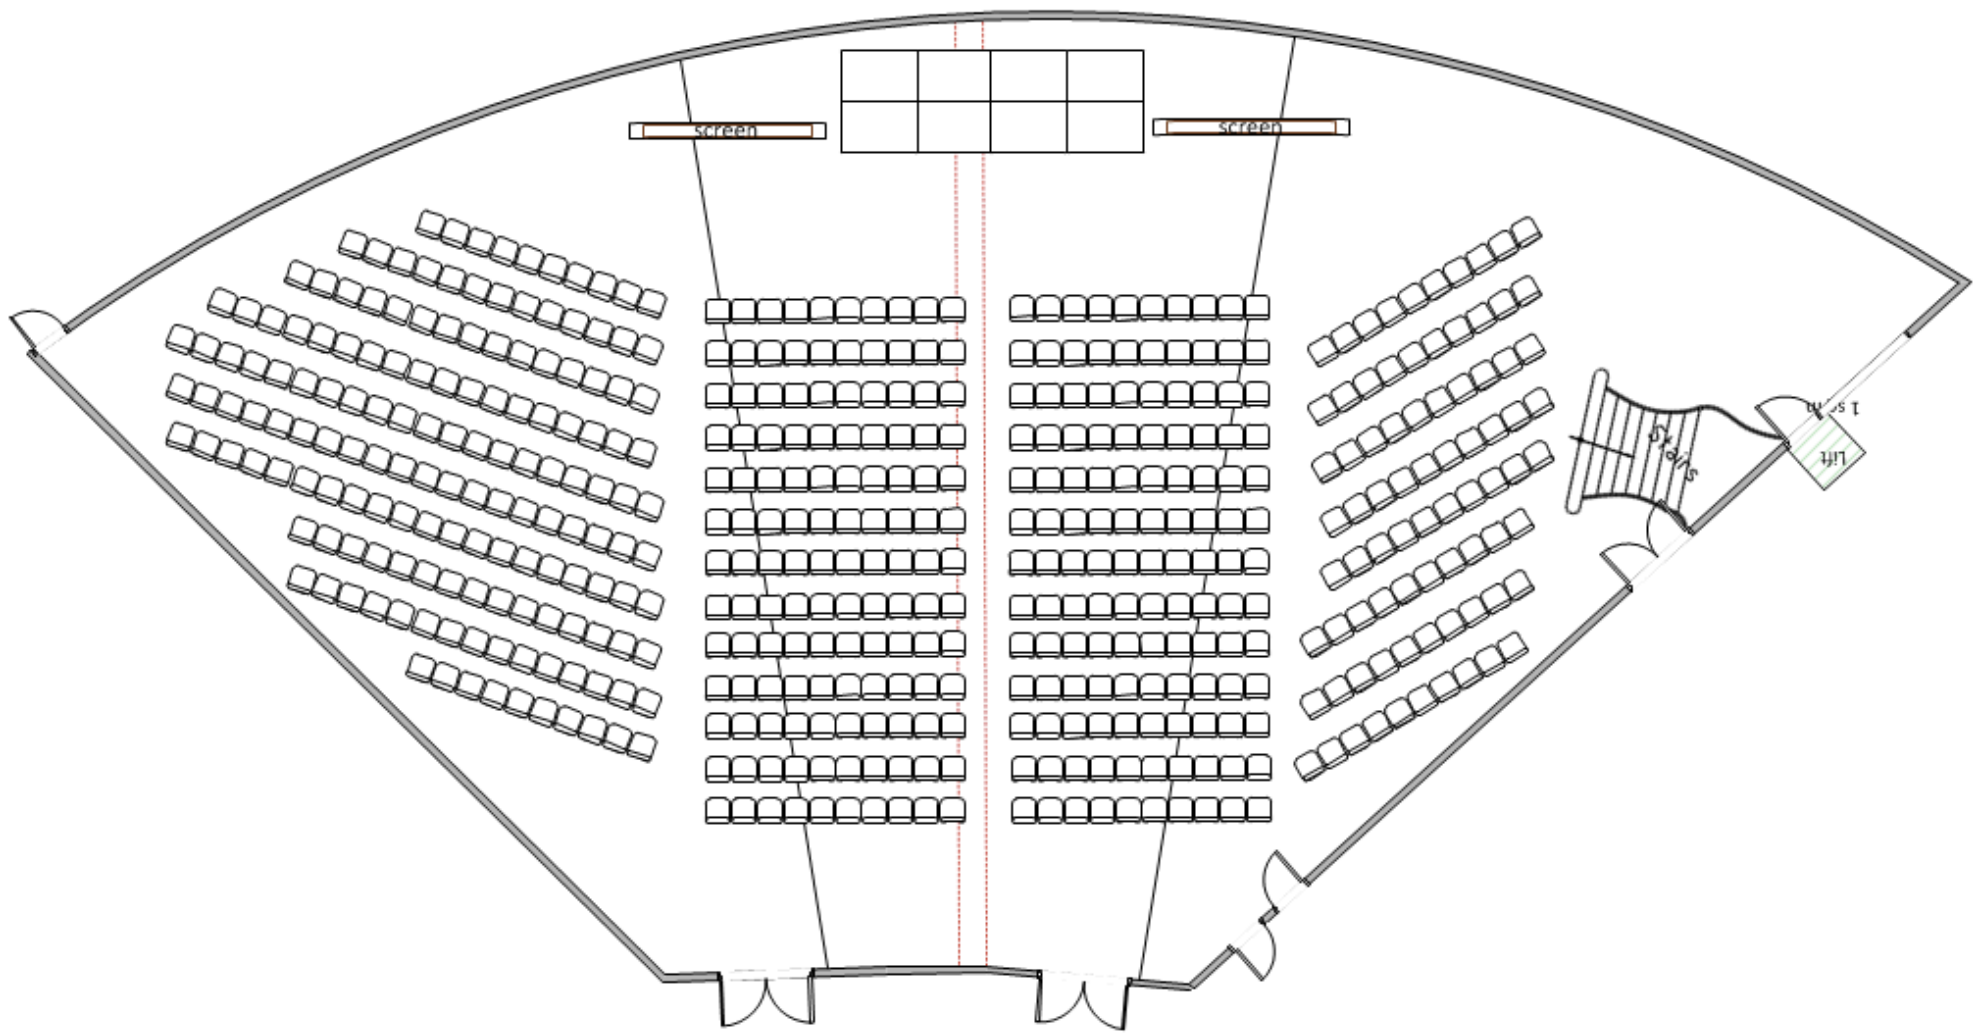

Eucalypt Room Floor Plans

CONTENTS

Theatre Style – 500 PAX	3
Exhibition Style – 54 Exhibitors	4
Banquet Style – 300 PAX	5
Banquet Style – 480 PAX	6
Cabaret Style – 180 PAX	7
Cabaret Style – 300 PAX	8
Cocktail Style	9
Empty Eucalypt Room	10

Theatre Style – 500 PAX

Exhibition Style – 54 Exhibitors

Banquet Style – 300 PAX

EUCALYPT ROOM

Banquet Style – 480 PAX

Cabaret Style – 180 PAX

Cabaret Style – 300 PAX

EUCALYPT ROOM