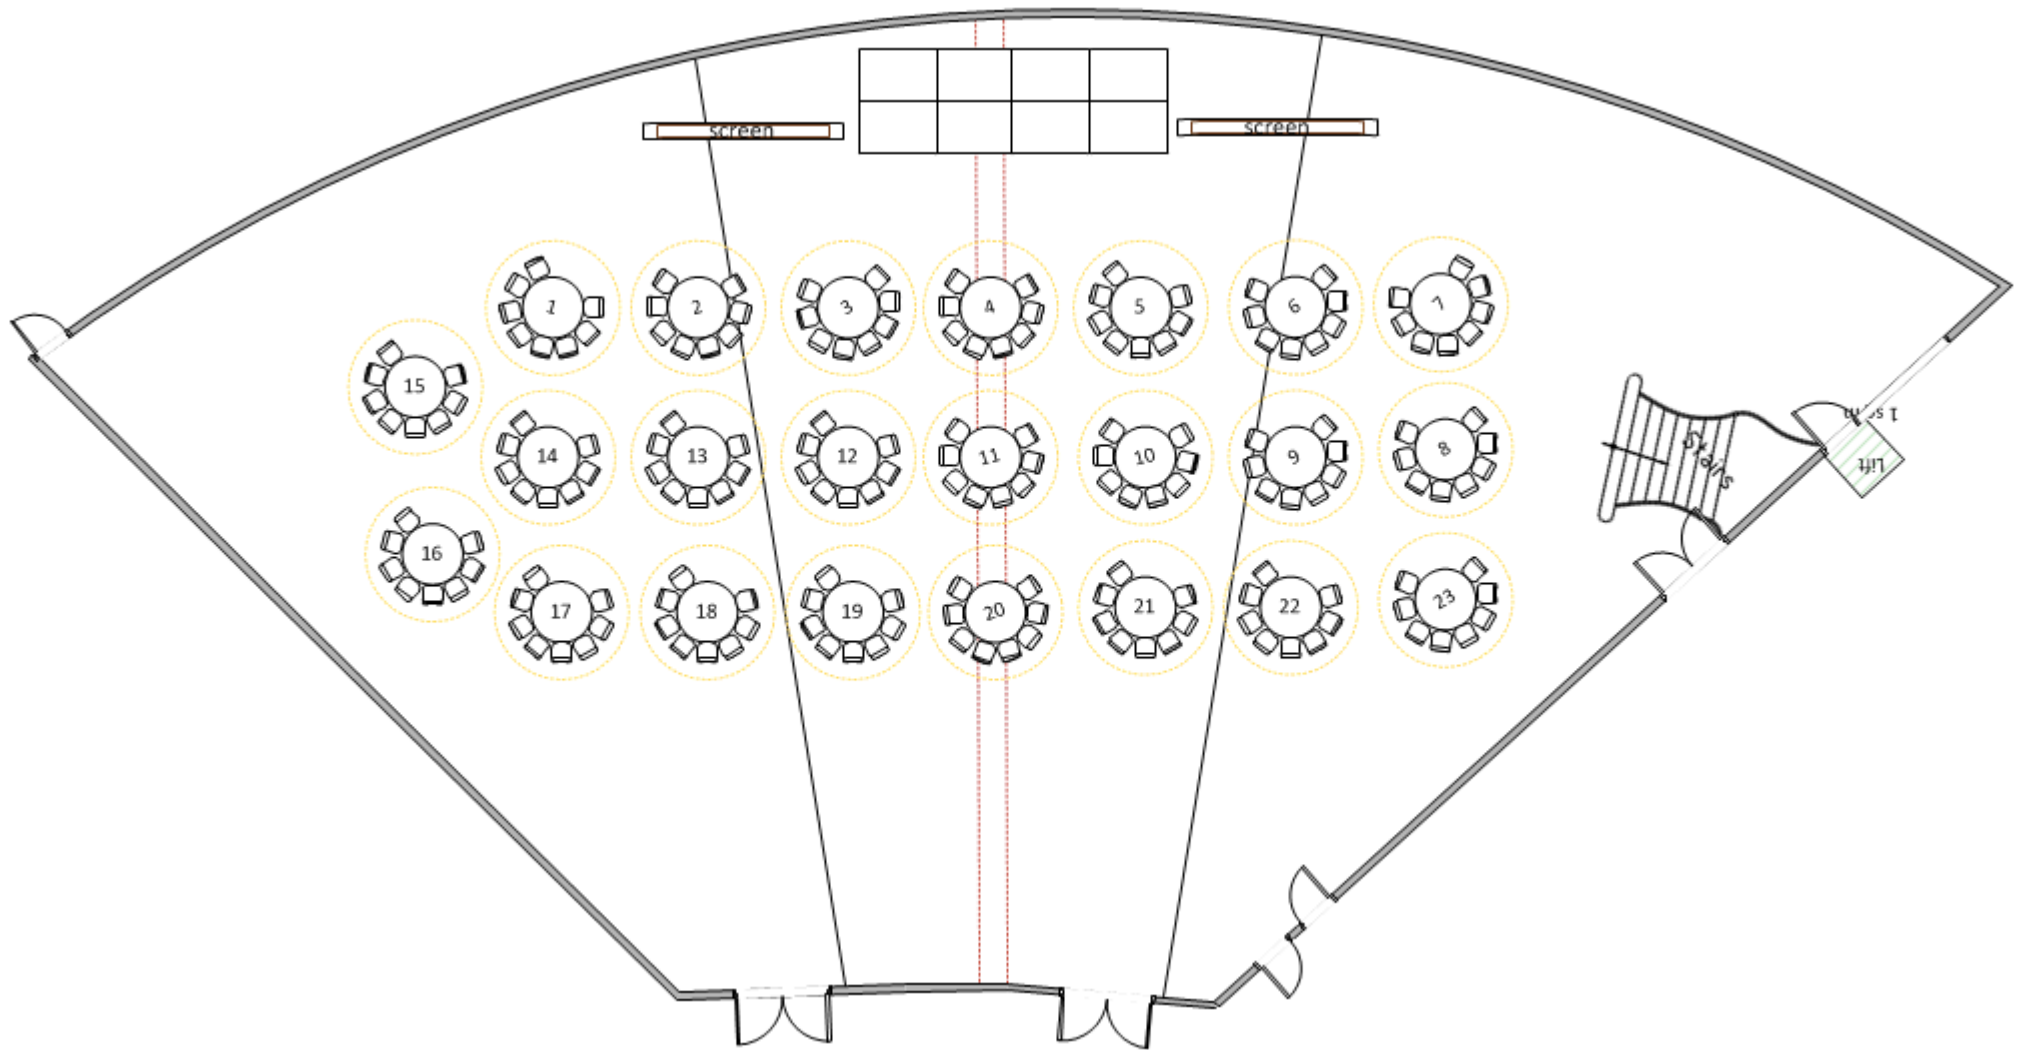

Eucalypt Room Floor Plans

CONTENTS

Theatre Style – 500 PAX	3
Exhibition Style – 54 Exhibitors	4
Banquet Style – 300 PAX	5
Banquet Style – 480 PAX	6
Cabaret Style – 180 PAX	7
Cabaret Style – 300 PAX	8
Cocktail Style	9
Empty Eucalypt Room	10

Theatre Style – 500 PAX

Exhibition Style – 54 Exhibitors

Banquet Style – 300 PAX

EUCALYPT ROOM

Banquet Style – 480 PAX

Cabaret Style – 180 PAX

Cabaret Style – 300 PAX

EUCALYPT ROOM