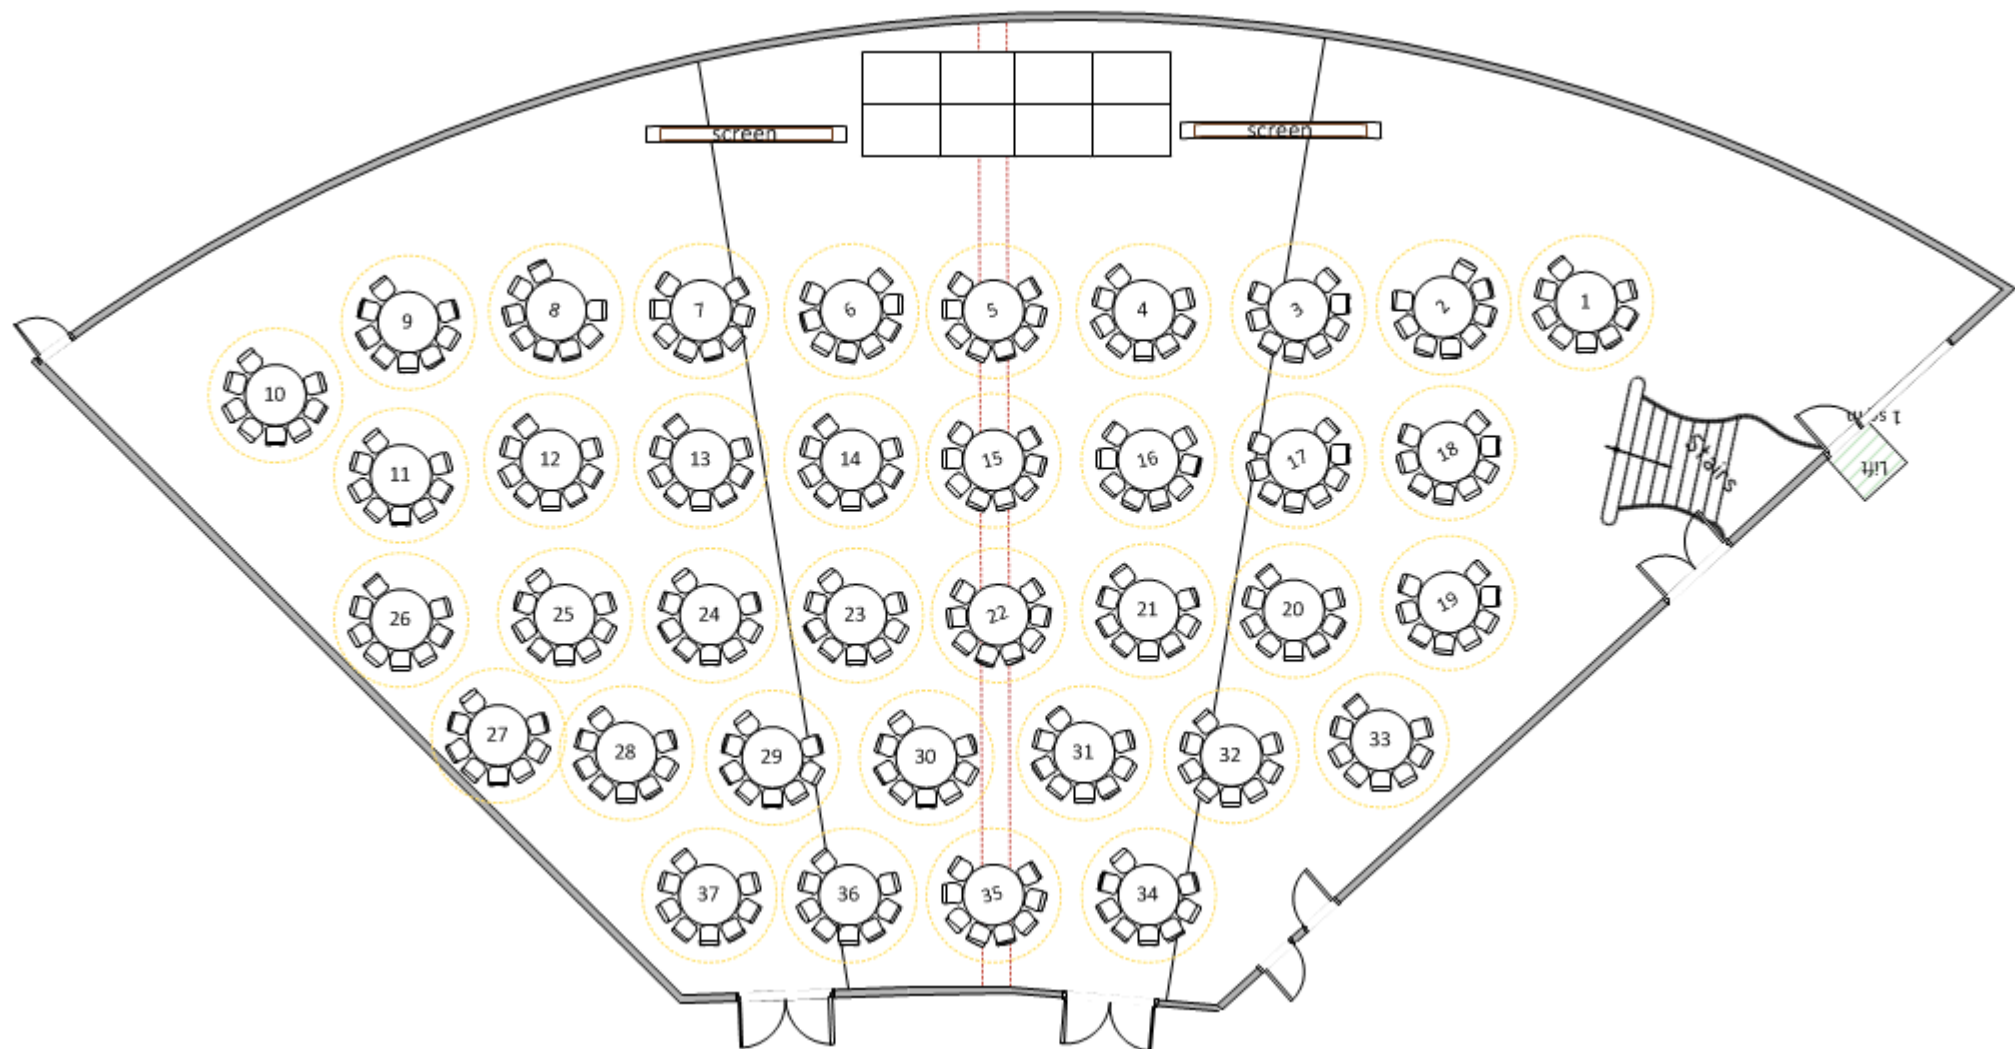

Eucalypt Room Floor Plans

CONTENTS

Theatre Style – 500 PAX	3
Exhibition Style – 54 Exhibitors	4
Banquet Style – 300 PAX	5
Banquet Style – 480 PAX	6
Cabaret Style – 180 PAX	7
Cabaret Style – 300 PAX	8
Cocktail Style	9
Empty Eucalypt Room	10

Theatre Style – 500 PAX

Exhibition Style – 54 Exhibitors

Banquet Style – 300 PAX

EUCALYPT ROOM

Banquet Style – 480 PAX

Cabaret Style – 180 PAX

Cabaret Style – 300 PAX

EUCALYPT ROOM