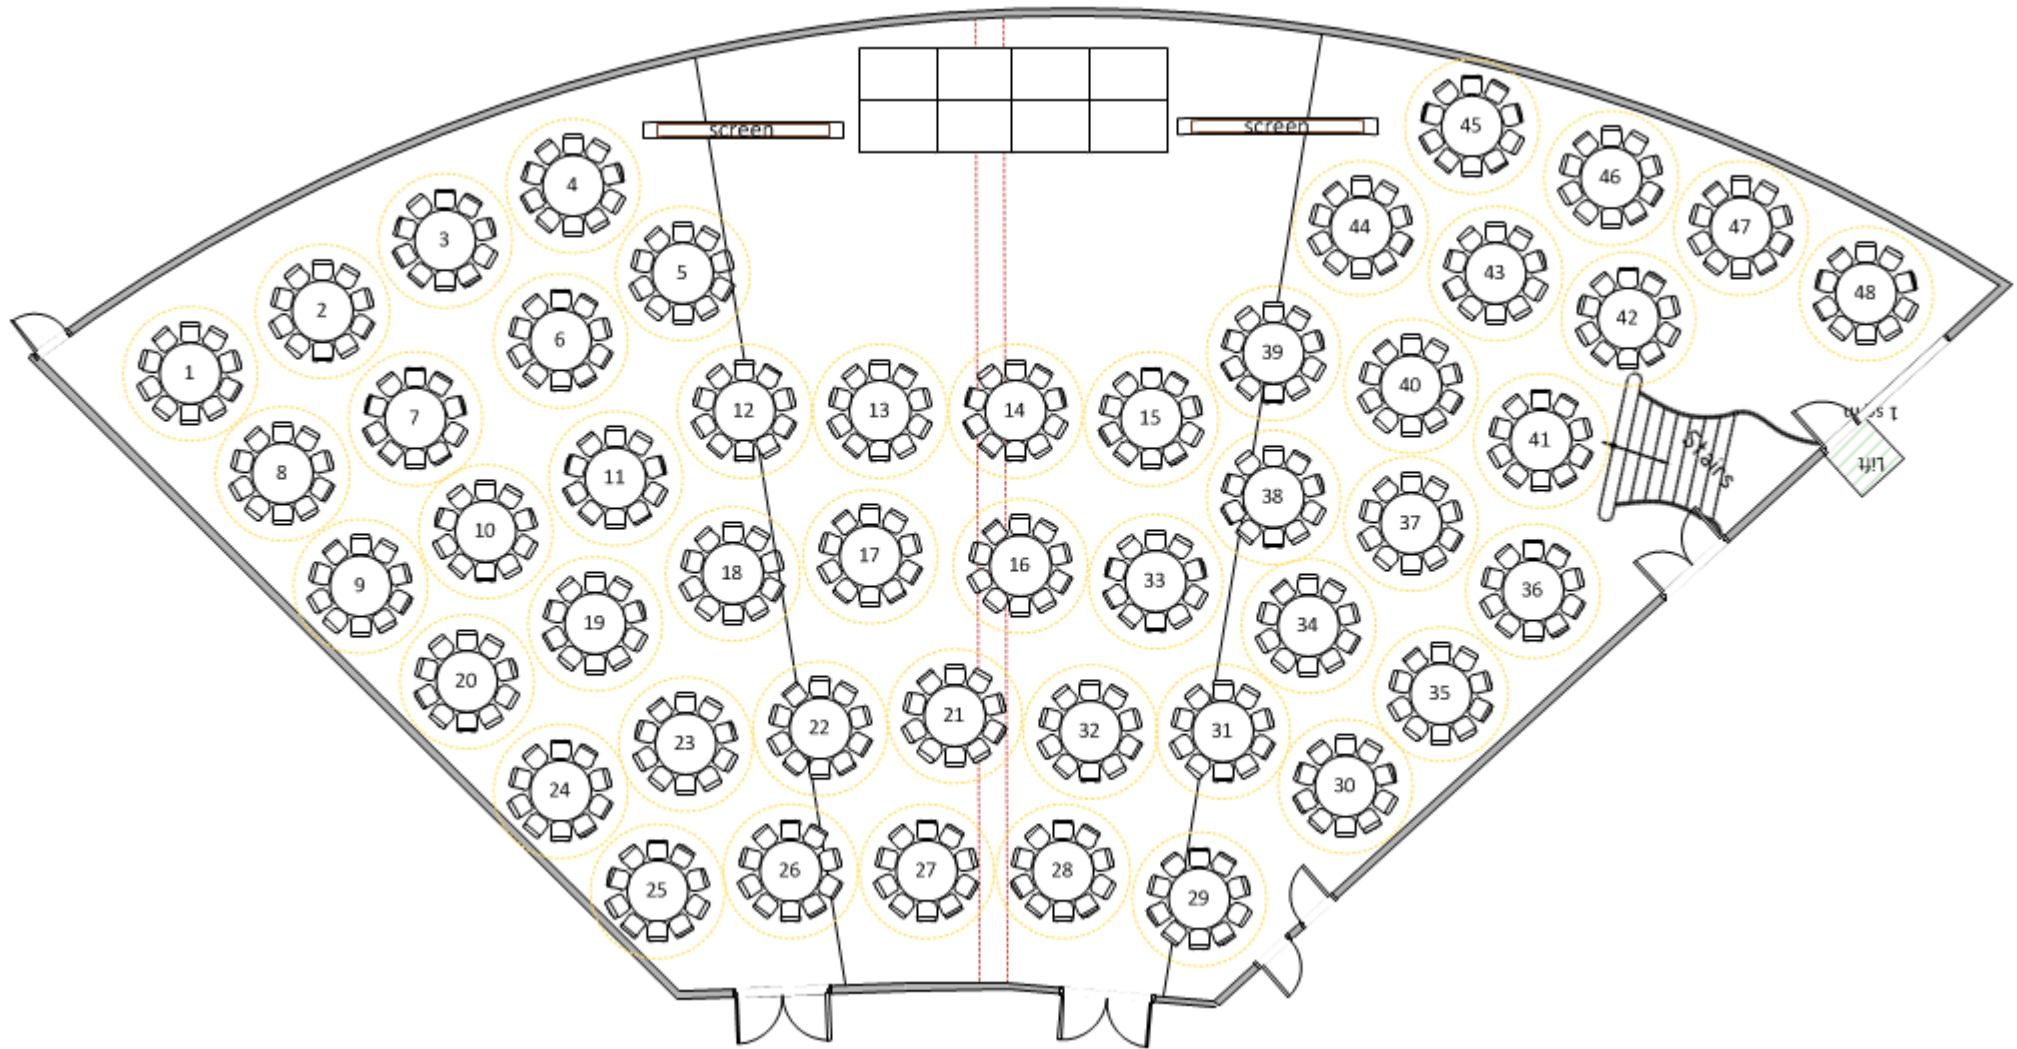

Eucalypt Room Floor Plans

CONTENTS

Theatre Style – 500 PAX	3
Exhibition Style – 54 Exhibitors	4
Banquet Style – 300 PAX	5
Banquet Style – 480 PAX	6
Cabaret Style – 180 PAX	7
Cabaret Style – 300 PAX	8
Cocktail Style	9
Empty Eucalypt Room	10

Theatre Style – 500 PAX

Exhibition Style – 54 Exhibitors

Banquet Style – 300 PAX

EUCALYPT ROOM

Banquet Style – 480 PAX

Cabaret Style – 180 PAX

Cabaret Style – 300 PAX

EUCALYPT ROOM