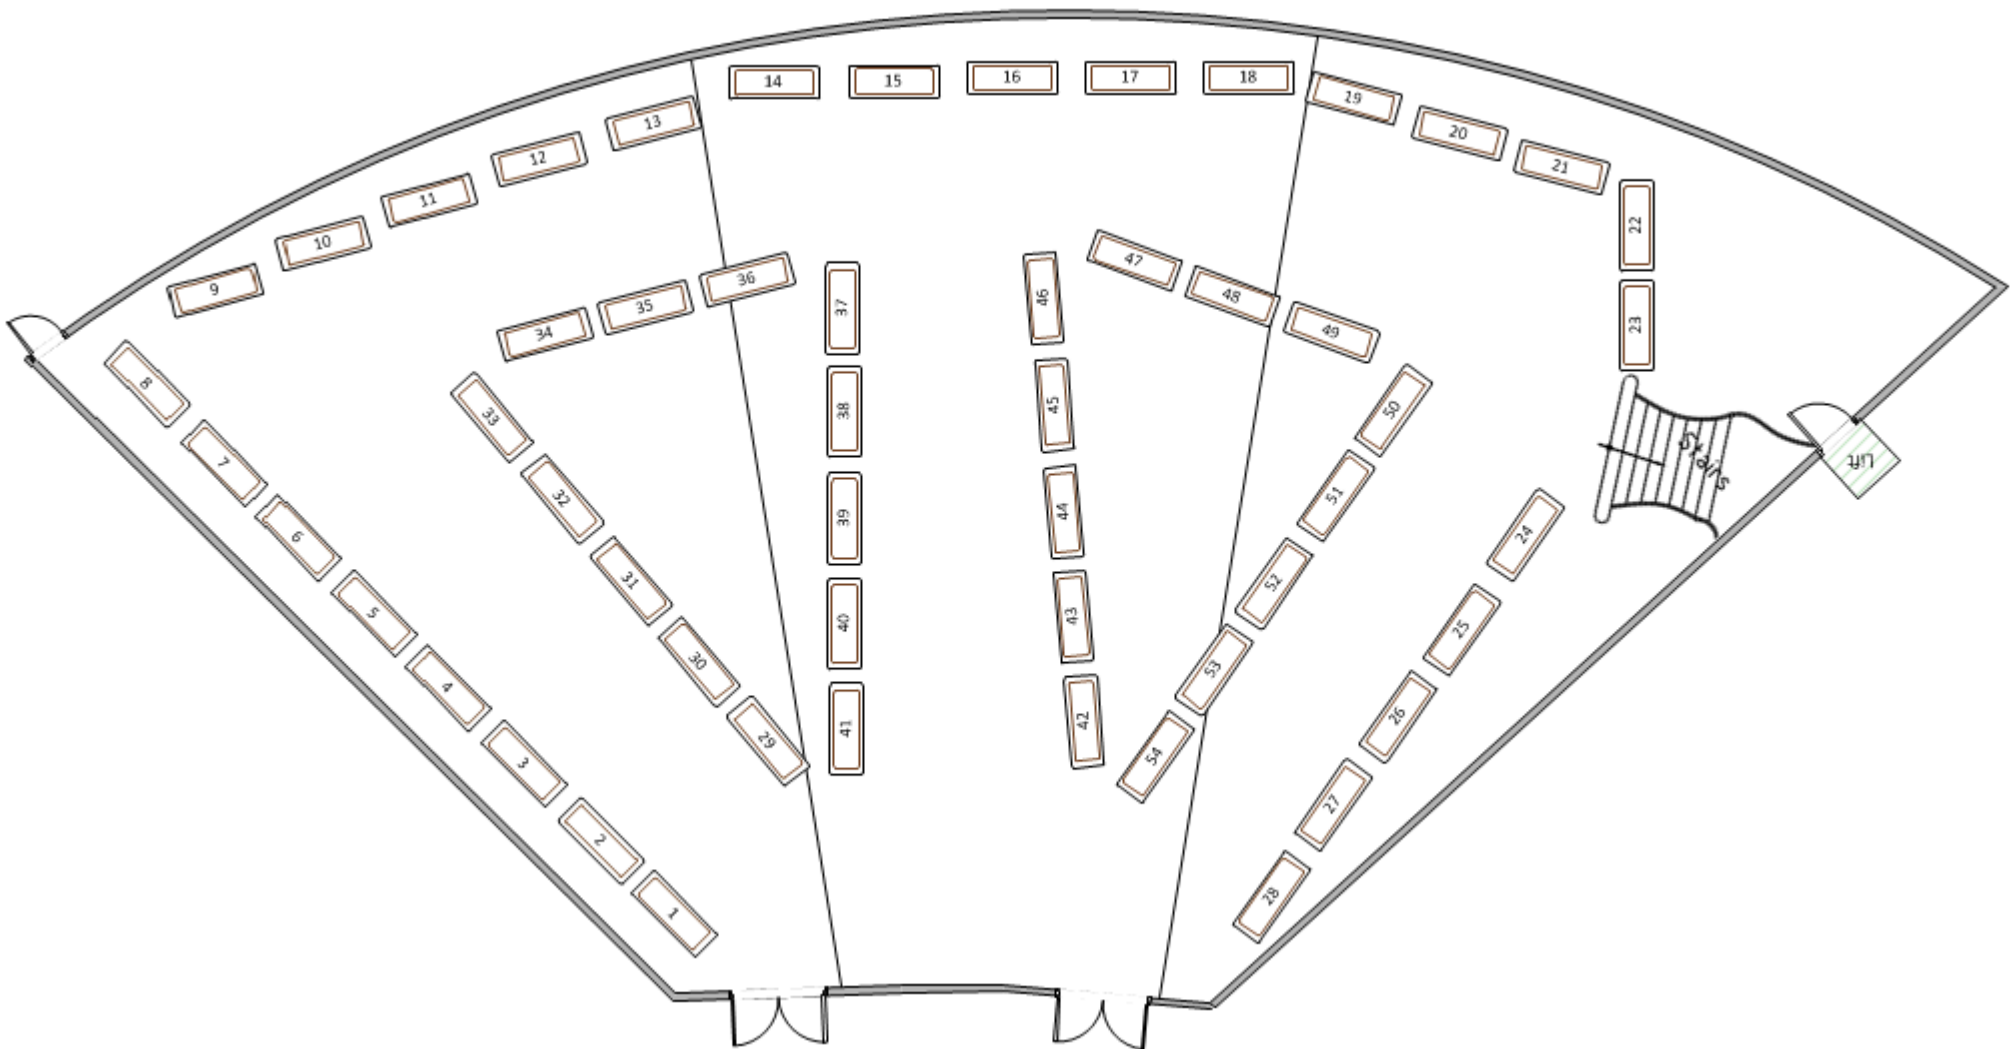

Eucalypt Room Floor Plans

CONTENTS

Theatre Style – 500 PAX	3
Exhibition Style – 54 Exhibitors	4
Banquet Style – 300 PAX	5
Banquet Style – 480 PAX	6
Cabaret Style – 180 PAX	7
Cabaret Style – 300 PAX	8
Cocktail Style	9
Empty Eucalypt Room	10

Theatre Style – 500 PAX

Exhibition Style – 54 Exhibitors

Banquet Style – 300 PAX

EUCALYPT ROOM

Banquet Style – 480 PAX

Cabaret Style – 180 PAX

Cabaret Style – 300 PAX

EUCALYPT ROOM

Cocktail Style

EUCALYPT ROOM

Empty Eucalypt Room