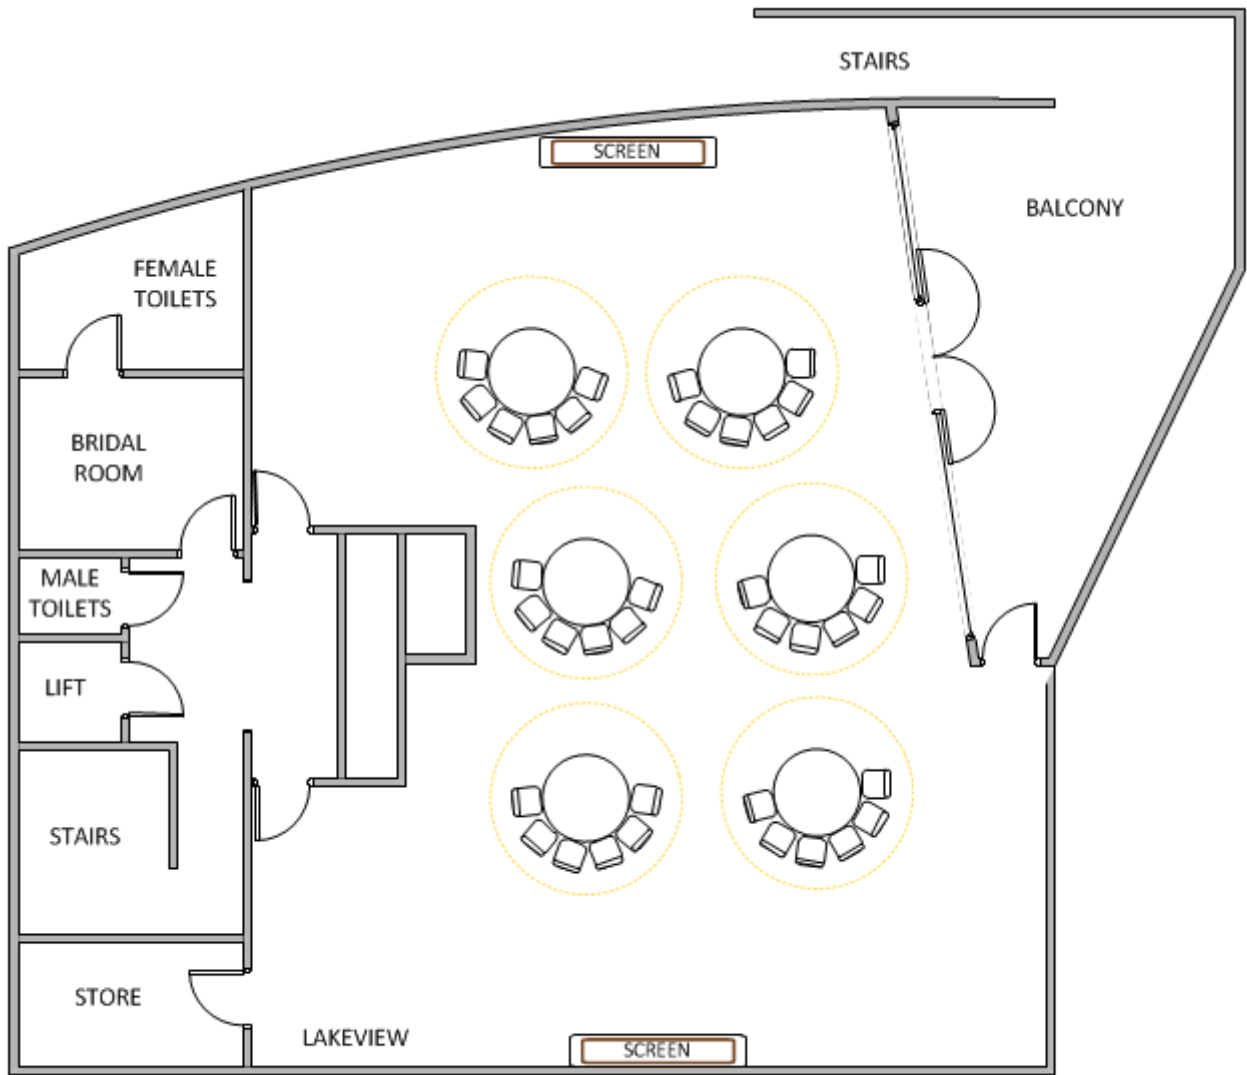

Lakeview Room Floor Plans

CONTENTS

Theatre Style – 70 PAX 3

Classroom Style – 42 PAX..... 4

Cabaret Style – 36 PAX 5

Banquet Style – 60 PAX 6

Split Lakeview Room 7

Empty Lakeview Room 8

Theatre Style – 70 PAX

Classroom Style – 42 PAX

LAKEVIEW ROOM

Cabaret Style – 36 PAX

Banquet Style – 60 PAX

Split Lakeview Room

Empty Lakeview Room