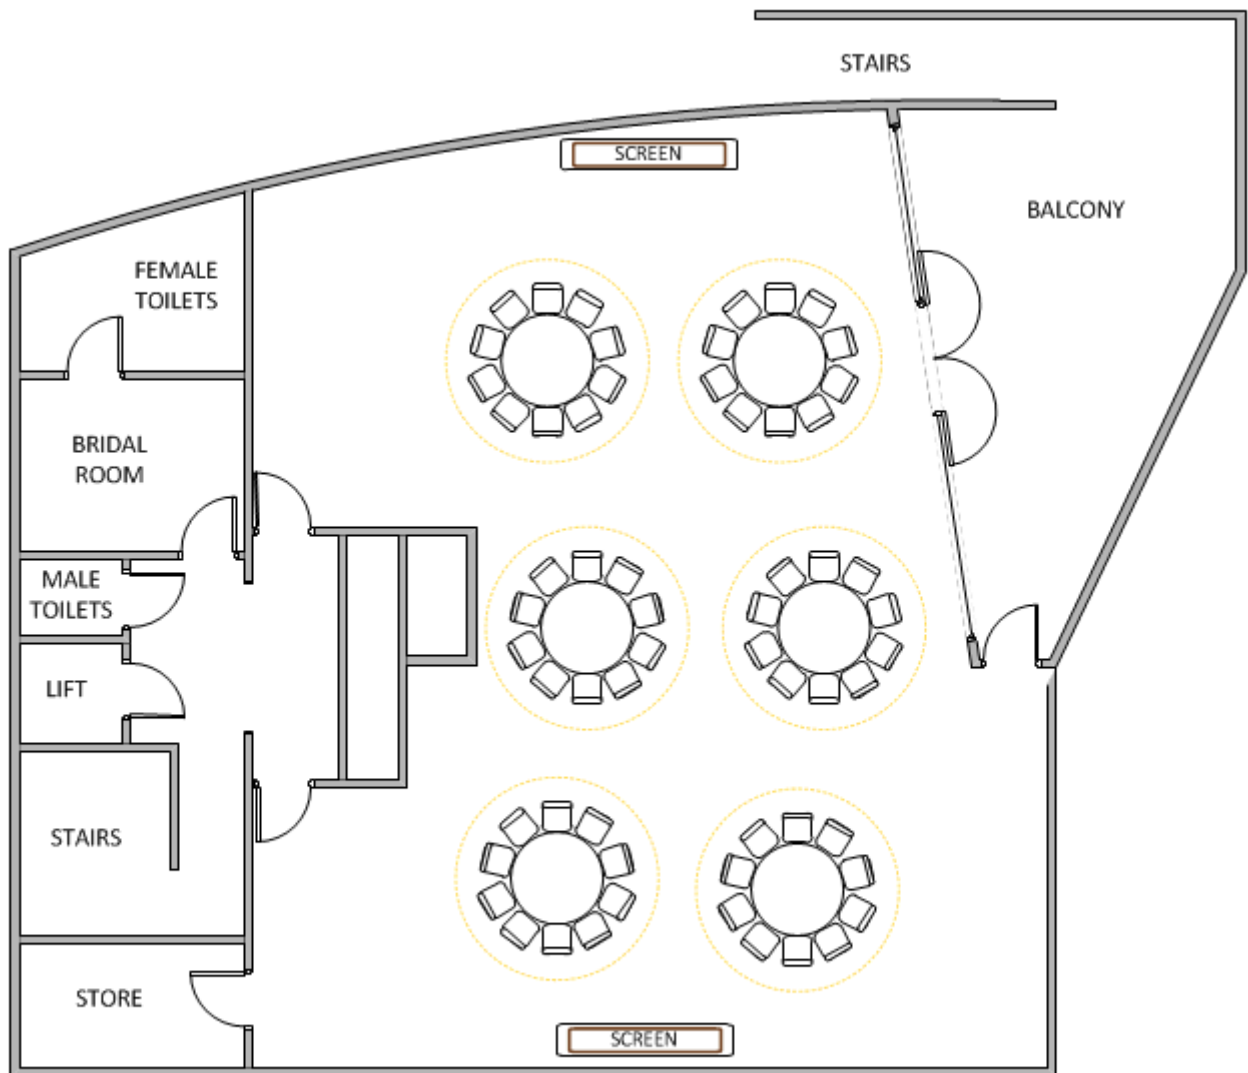

Lakeview Room Floor Plans

CONTENTS

Theatre Style – 70 PAX 3

Classroom Style – 42 PAX..... 4

Cabaret Style – 36 PAX 5

Banquet Style – 60 PAX 6

Split Lakeview Room 7

Empty Lakeview Room 8

Theatre Style – 70 PAX

Classroom Style – 42 PAX

LAKEVIEW ROOM

Cabaret Style – 36 PAX

Banquet Style – 60 PAX

Split Lakeview Room

Empty Lakeview Room