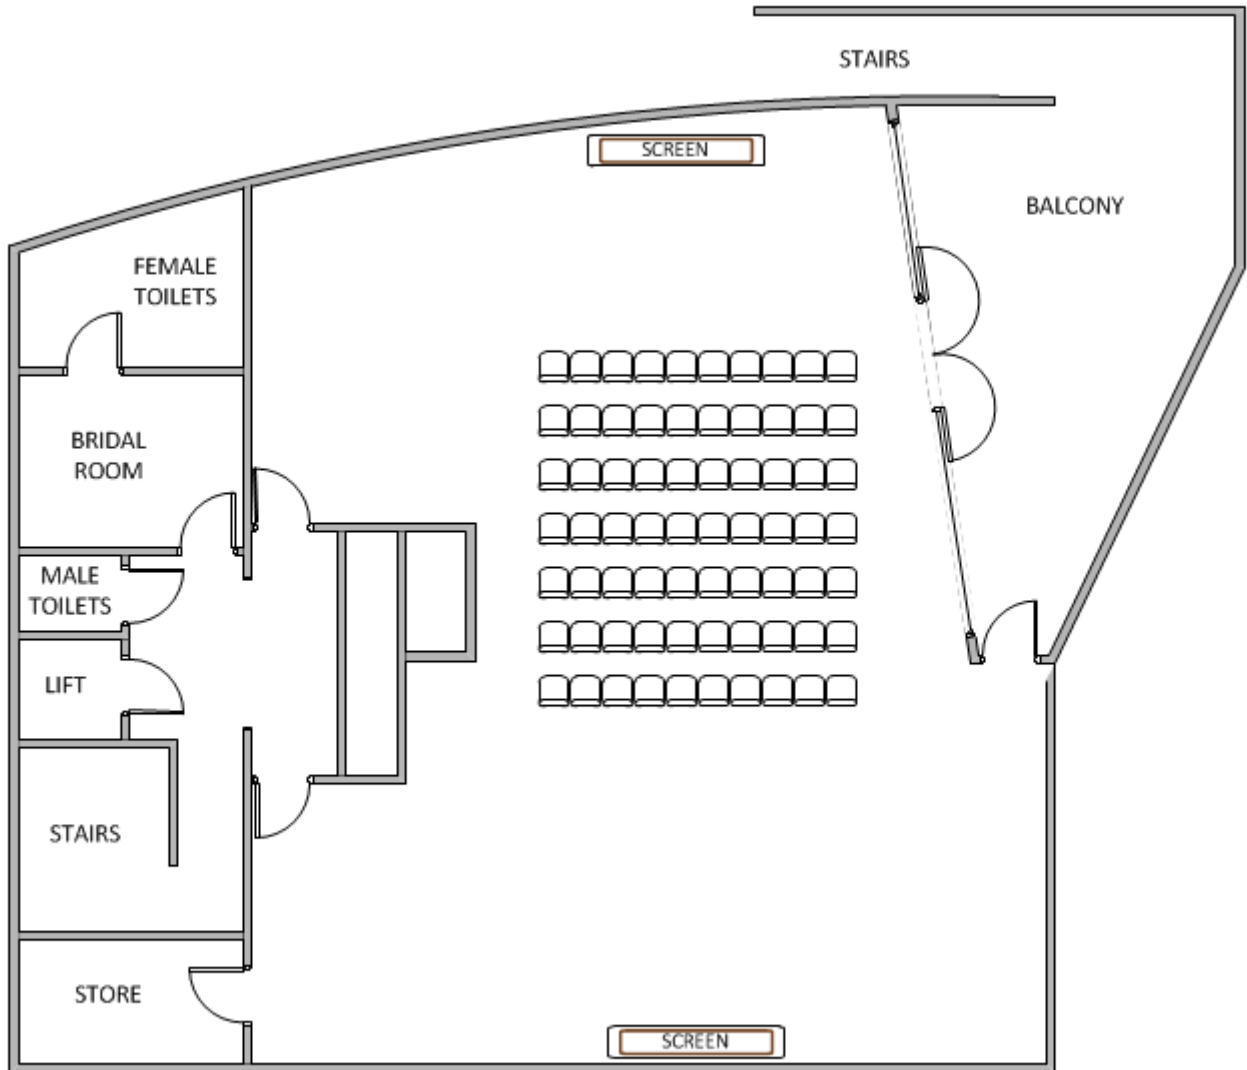

Lakeview Room Floor Plans

CONTENTS

Theatre Style – 70 PAX 3

Classroom Style – 42 PAX..... 4

Cabaret Style – 36 PAX 5

Banquet Style – 60 PAX 6

Split Lakeview Room 7

Empty Lakeview Room 8

Theatre Style – 70 PAX

Classroom Style – 42 PAX

LAKEVIEW ROOM

Cabaret Style – 36 PAX

Banquet Style – 60 PAX

Split Lakeview Room

Empty Lakeview Room