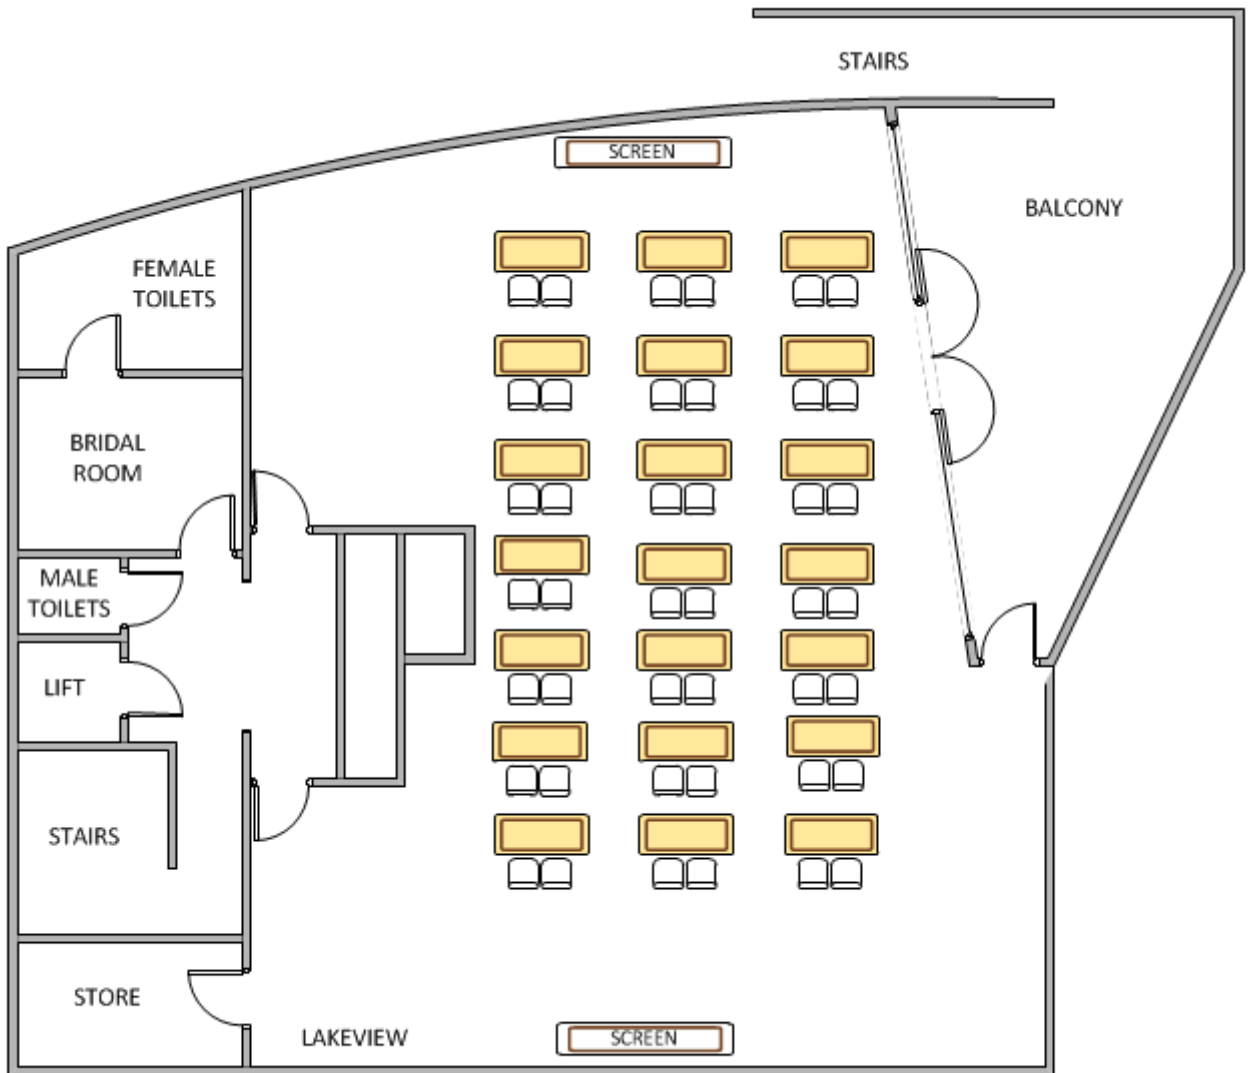

Lakeview Room Floor Plans

CONTENTS

Theatre Style – 70 PAX 3

Classroom Style – 42 PAX..... 4

Cabaret Style – 36 PAX 5

Banquet Style – 60 PAX 6

Split Lakeview Room 7

Empty Lakeview Room 8

Theatre Style – 70 PAX

Classroom Style – 42 PAX

LAKEVIEW ROOM

Cabaret Style – 36 PAX

Banquet Style – 60 PAX

Split Lakeview Room

Empty Lakeview Room