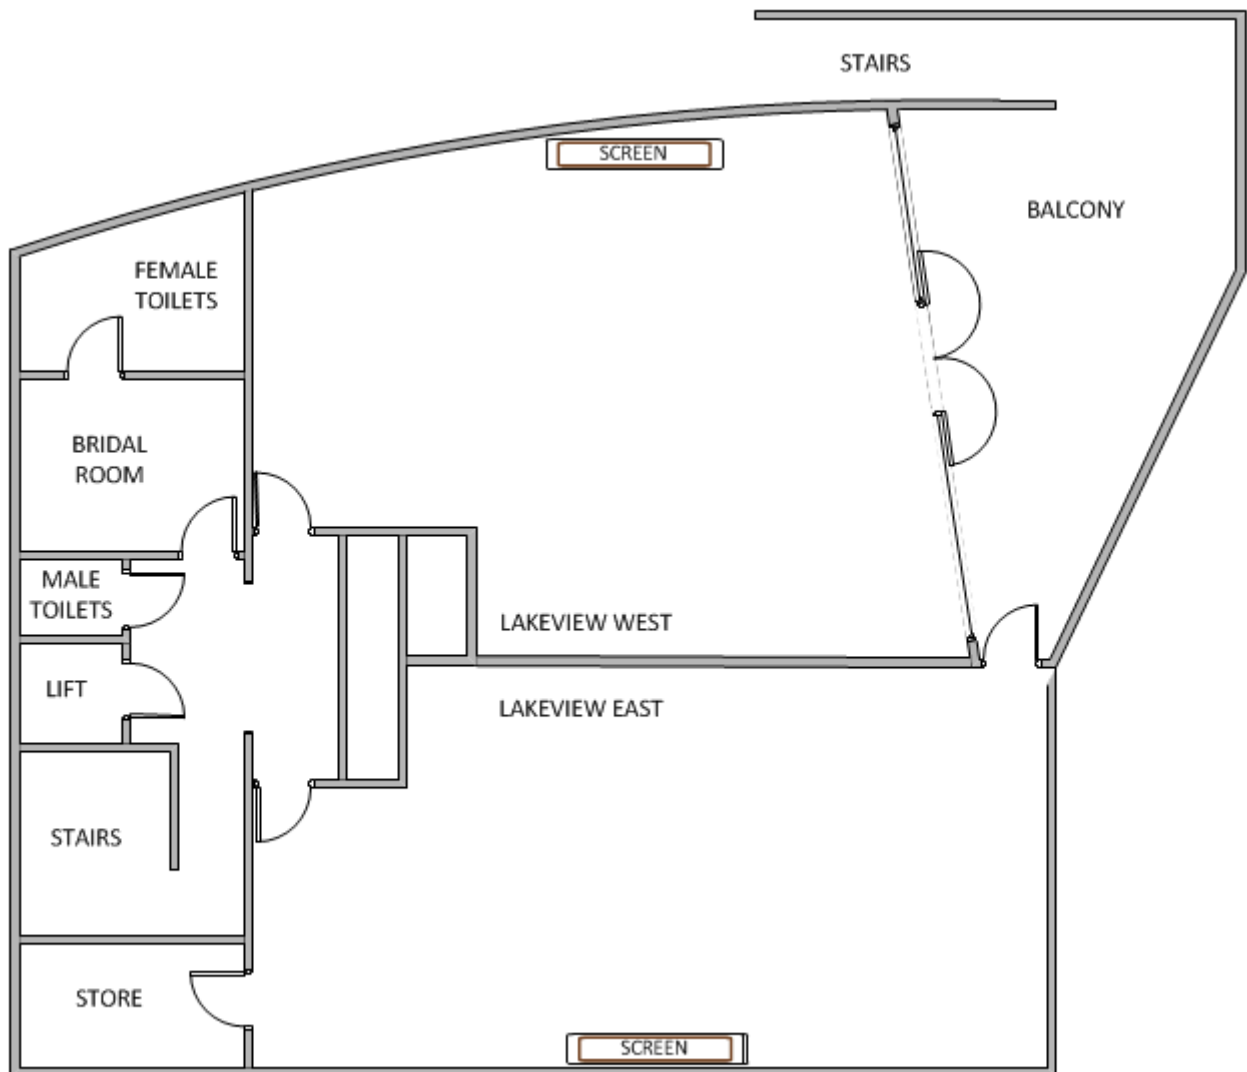

Lakeview Room Floor Plans

CONTENTS

Theatre Style – 70 PAX 3

Classroom Style – 42 PAX..... 4

Cabaret Style – 36 PAX 5

Banquet Style – 60 PAX 6

Split Lakeview Room 7

Empty Lakeview Room 8

Theatre Style – 70 PAX

Classroom Style – 42 PAX

LAKEVIEW ROOM

Cabaret Style – 36 PAX

Banquet Style – 60 PAX

Split Lakeview Room

Empty Lakeview Room