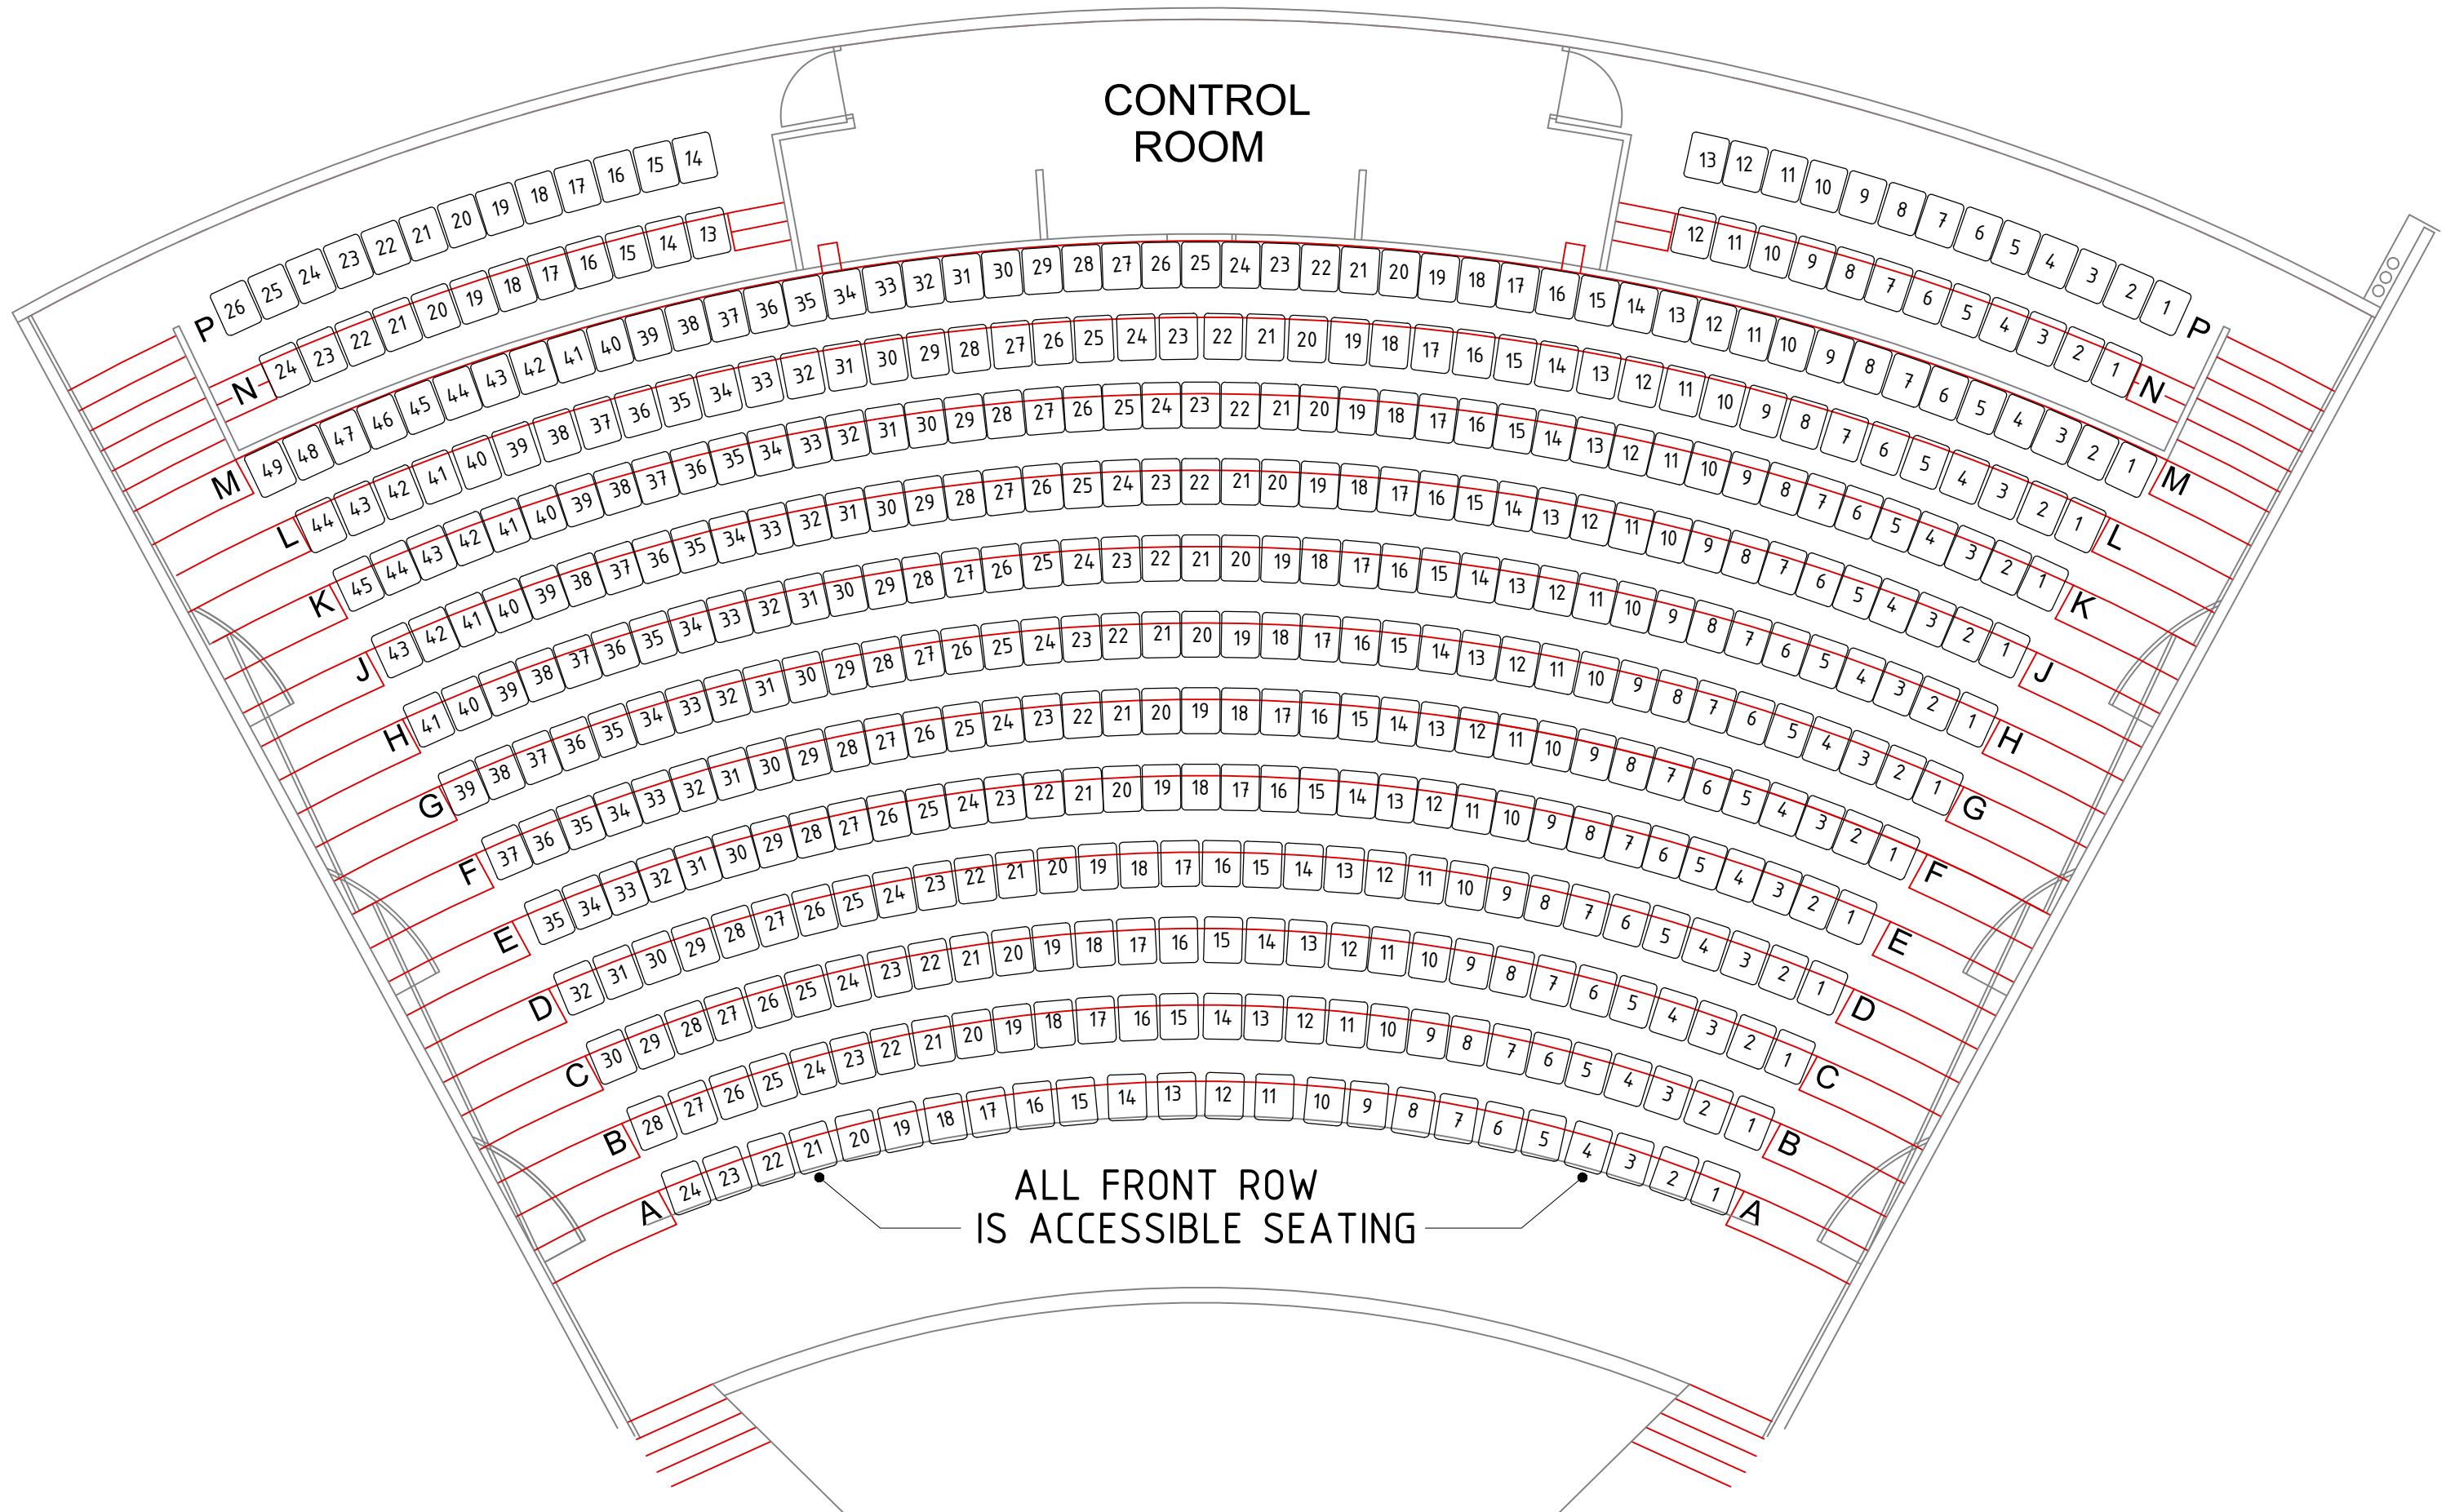

CONTROL ROOM

ALL FRONT ROW IS ACCESSIBLE SEATING